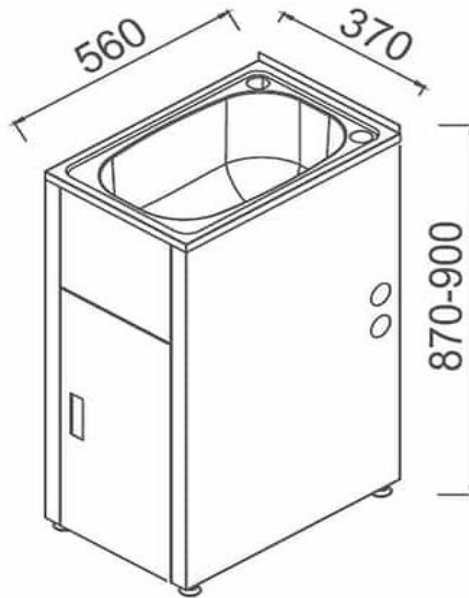

LD 3756

LAVASSA 30L Laundry Tub & Cabinet

SPECIFICATIONS

CLEANING & MAINTENANCE:

All Sinks should be cleaned with mild detergent and water
All Products must be cleaned with a soft cloth with soapy water, avoid waxes, solvents, abrasives, acids and other chemical based cleaners
Warranty will be void if damages are caused by unsuitable cleaning products